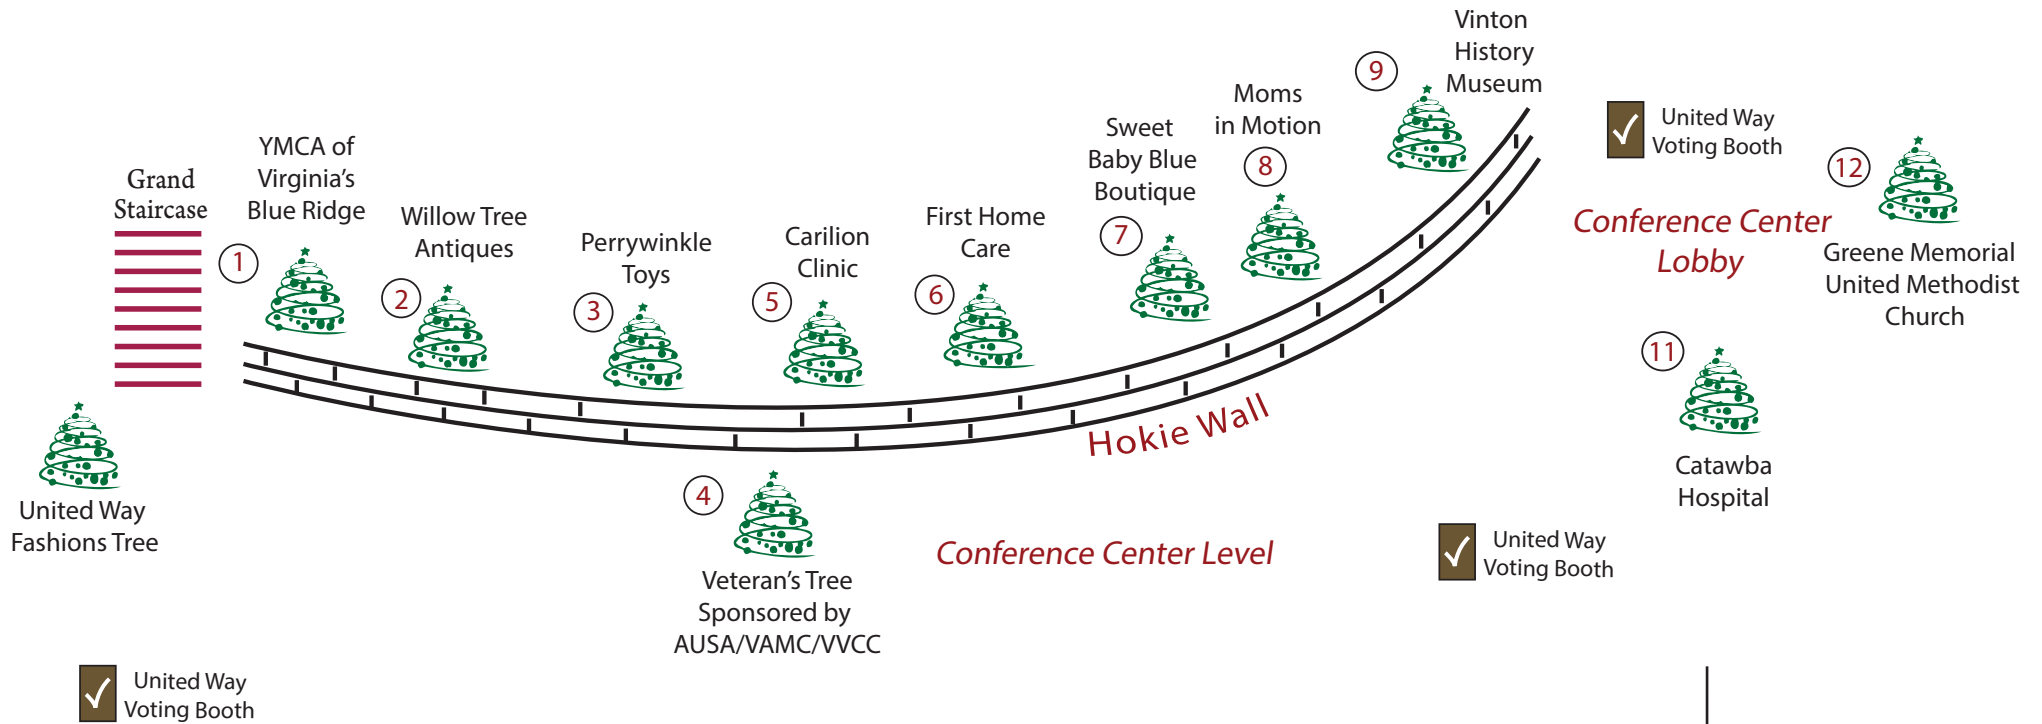

2021 Fashions for Evergreens - Tree Map

Two Great Ways to Vote for Your Favorite Trees!

To vote for your favorite tree please visit the United Way Voting Booths located throughout the property. Please place your monetary donation in the provided envelopes with the tree number on the front. Place the envelope in the slot to cast your vote. The tree that raises the most money will be awarded the People's Choice Award. Voting is also available online at www.uwr.org/pickatree/.

All proceeds benefit the United Way of Roanoke Valley!

Roanoke Ballroom

United Way of Roanoke Valley